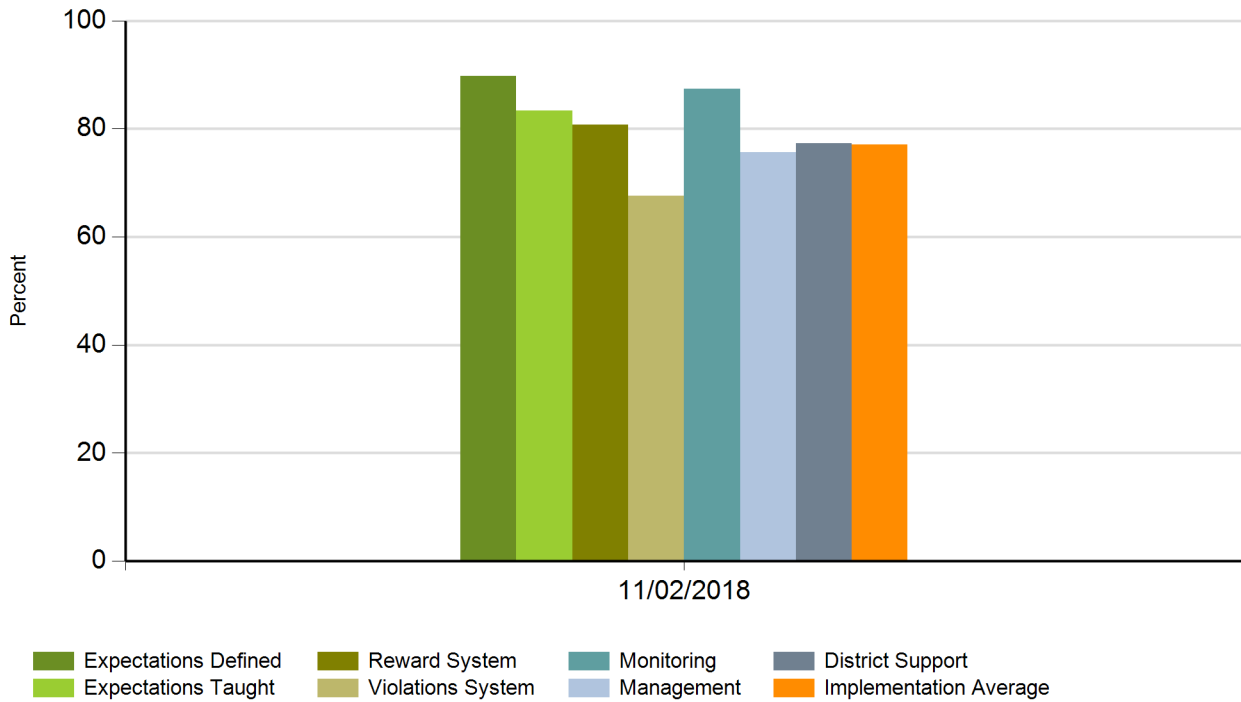

	Expectations Defined	Expectations Taught	Reward System	Violations System	Monitoring	Management	District Support	Implementation Average
11/2/2018	90%	83%	81%	68%	87%	76%	77%	77%